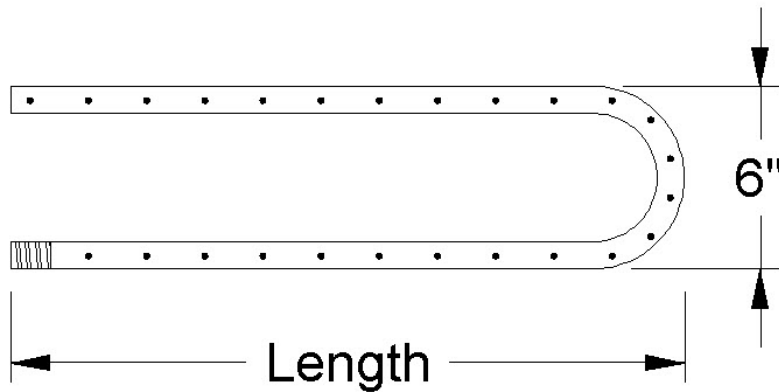

## MILD STEEL U-SHAPED BURNER

Log Lighter U-shaped Burners are made from ½” mild steel pipe and have a ½” male NPT connection. Two rows of holes are drilled and offset by 90° in order to create a larger flame bed than what single drilled holes would produce.

Natural gas applications only.

Part#	Size	Options
AL12UB	12" Length	Mild Steel, Super Duty
AL18UB	18" Length	Mild Steel, Super Duty
AL24UB	24" Length	Mild Steel, Super Duty
AL30UB	30" Length	Mild Steel, Super Duty
AL36UB	36" Length	Mild Steel, Super Duty