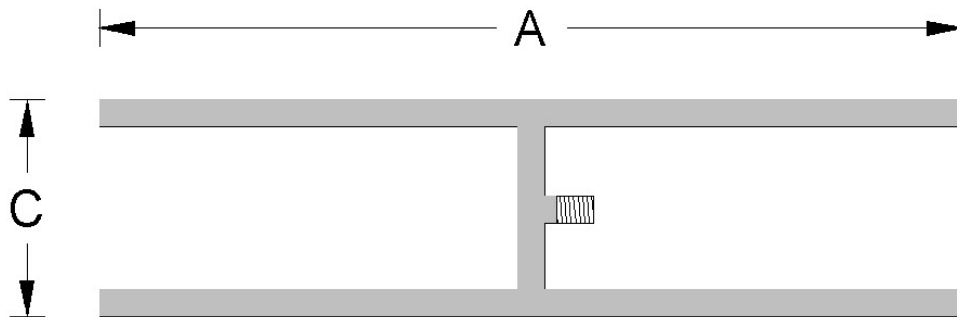

H-SHAPED BURNERS

HC (High Capacity 3/4") SD (Super Duty)	MS (Mild Steel)	SS (Stainless Steel)

Burners have a 1/2" male NPT connection (HC burners have a 3/4" male NPT connection)