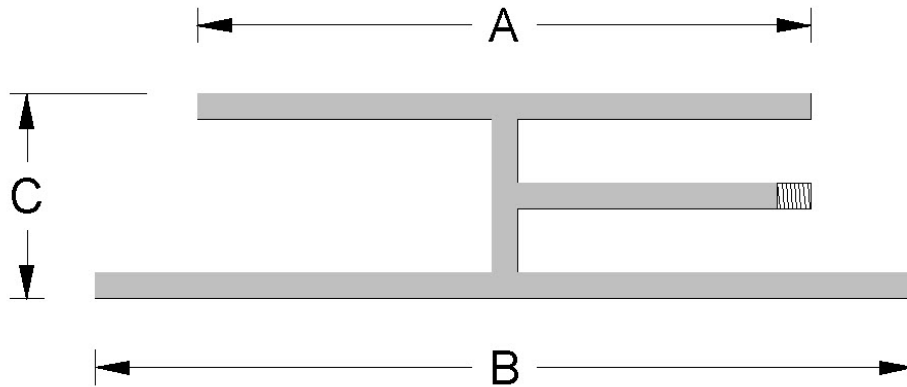

Burners have a 1/2" male NPT connection (HC burners have a 3/4" male NPT connection)

Part#	Size	Options
AL12-18HBRN-MS-SD	A=12", B=18", C=6"	Mild Steel, Super Duty
AL12-18HBRN-SS-SD	A=12", B=18", C=6"	Stainless Steel, Super Duty
AL18-24HBRN-MS-SD	A=18", B=24", C=6"	Mild Steel, Super Duty
AL18-24HBRN-SS-SD	A=18", B=24", C=6"	Stainless Steel, Super Duty
AL24-30HBRN-MS-SD	A=24", B=30", C=6"	Mild Steel, Super Duty
AL24-30HBRN-SS-SD	A=24", B=30", C=6"	Stainless Steel, Super Duty
AL30-36HBRN-MS-SD	A=30", B=36", C=6"	Mild Steel, Super Duty
AL30-36HBRN-SS-SD	A=30", B=36", C=6"	Stainless Steel, Super Duty