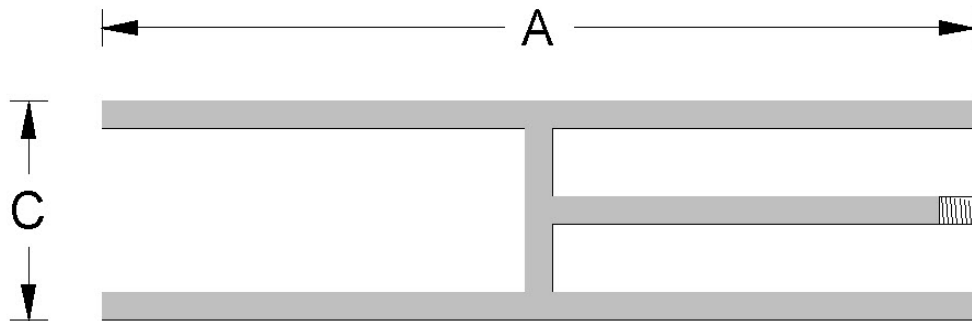

H-SHAPED BURNERS

HC (High Capacity 3/4") SD (Super Duty)	MS (Mild Steel)	SS (Stainless Steel)

Burners have a 1/2" male NPT connection (HC burners have a 3/4" male NPT connection)