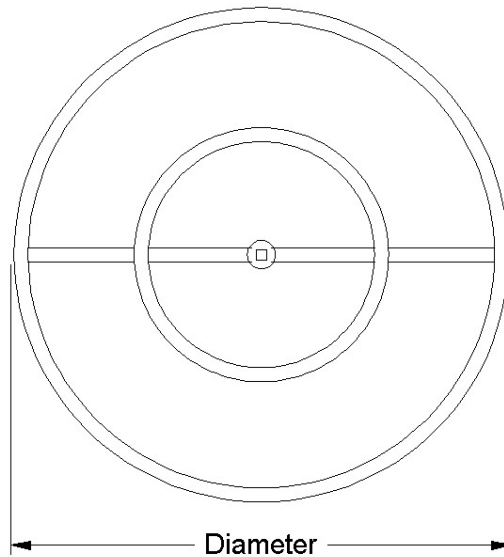

7623 Baldwin Place
 Whittier, CA 90602
 Phone/Fax: 562.693.0112
 Email: info@almanufacturing.com
 Web: www.almanufacturing.com

FIRE RING BURNERS

SS (Stainless Steel)

Fire Rings are ½" mild steel or stainless steel pipe and have a ½" female NPT connection with a plug. Natural gas applications only.

Part#	Size	Options	# of Rings
AL12FR	12" Diameter	Mild Steel, Super Duty	1
AL12FRSS	12" Diameter	Stainless Steel, Super Duty	1
AL18FR	18" Diameter	Mild Steel, Super Duty	1
AL18FRSS	18" Diameter	Stainless Steel, Super Duty	1
AL22FR	22" Diameter	Mild Steel, Super Duty	2
AL22FRSS	22" Diameter	Stainless Steel, Super Duty	2
AL24FR	24" Diameter	Mild Steel, Super Duty	2
AL24FRSS	24" Diameter	Stainless Steel, Super Duty	2
AL30FR	30" Diameter	Mild Steel, Super Duty	2
AL30FRSS	30" Diameter	Stainless Steel, Super Duty	2
AL36FR	36" Diameter	Mild Steel, Super Duty	2
AL36FRSS	36" Diameter	Stainless Steel, Super Duty	2