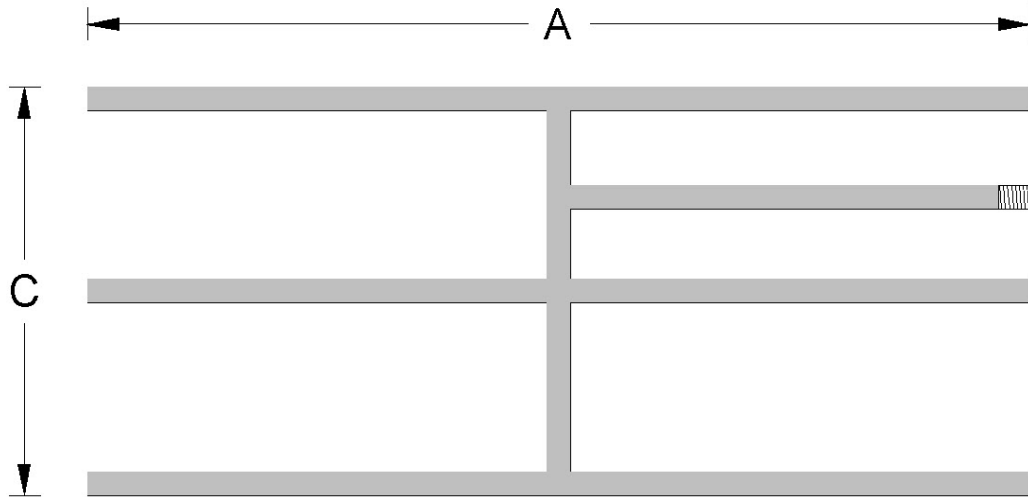

SS (Stainless Steel)

Burners have a 1/2" male NPT connection (HC burners have a 3/4" male NPT connection)

Part#	Size	Options
AL12H2BRN-MS-SD	A=12", C=11"	Mild Steel, Super Duty
AL12H2BRN-SS-SD	A=12", C=11"	Stainless Steel, Super Duty
AL18H2BRN-MS-SD	A=18", C=11"	Mild Steel, Super Duty
AL18H2BRN-SS-SD	A=18", C=11"	Stainless Steel, Super Duty
AL24H2BRN-MS-SD	A=24", C=11"	Mild Steel, Super Duty
AL24H2BRN-SS-SD	A=24", C=11"	Stainless Steel, Super Duty
AL30H2BRN-MS-SD	A=30", C=11"	Mild Steel, Super Duty
AL30H2BRN-SS-SD	A=30", C=11"	Stainless Steel, Super Duty