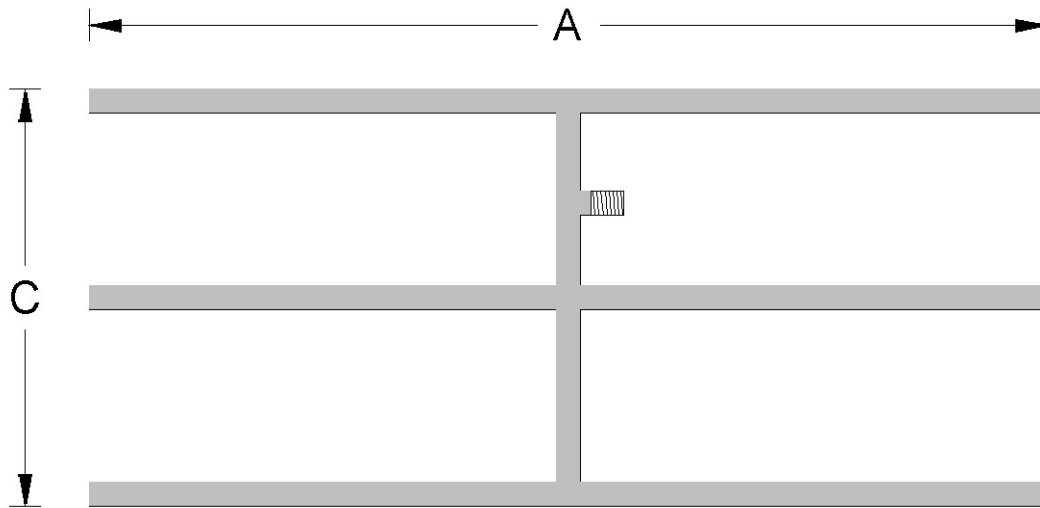

TRIPLE H-SHAPED BURNERS

HC (High Capacity 3/4") SD (Super Duty)	MS (Mild Steel)	SS (Stainless Steel)

Burners have a 1/2" male NPT connection (HC burners have a 3/4" male NPT connection)