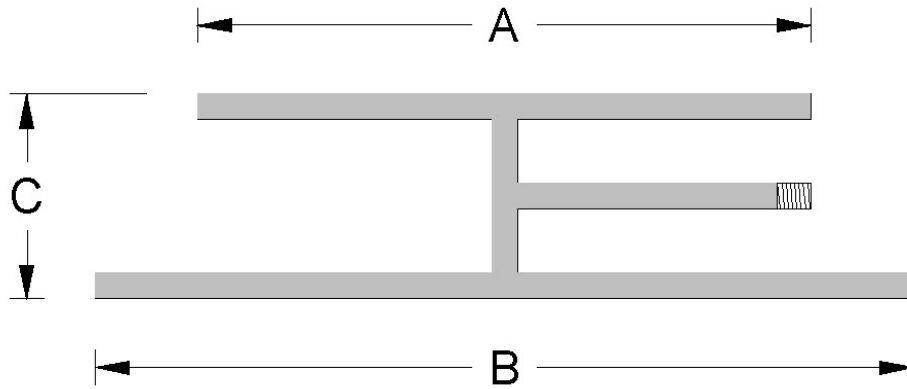

H-SHAPED BURNERS

HC (High Capacity 3/4") SD (Super Duty)	MS (Mild Steel)	SS (Stainless Steel)

Burners have a 1/2" male NPT connection (HC burners have a 3/4" male NPT connection)