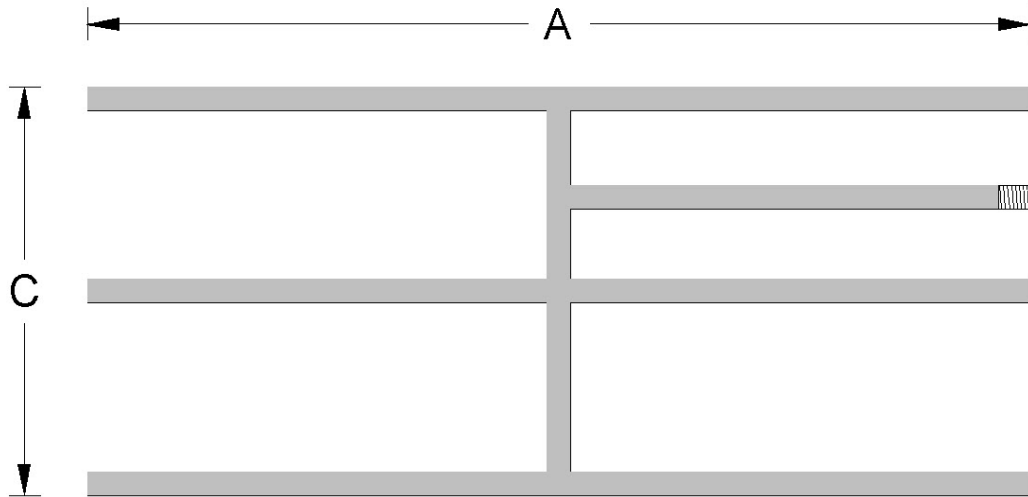

TRIPLE H-SHAPED BURNERS

HC (High Capacity 3/4") SD (Super Duty)	MS (Mild Steel)	SS (Stainless Steel)

Burners have a 1/2" male NPT connection (HC burners have a 3/4" male NPT connection)