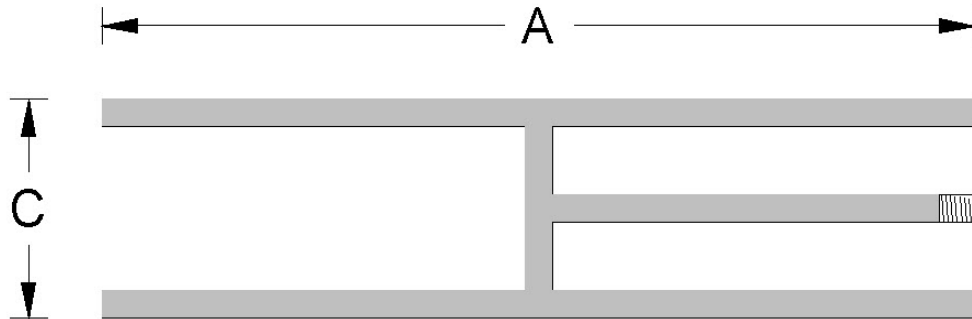

H-SHAPED BURNERS

HC (High Capacity 3/4")
SD (Super Duty)

MS (Mild Steel)

SS (Stainless Steel)

Burners have a 1/2" male NPT connection (HC burners have a 3/4" male NPT connection)