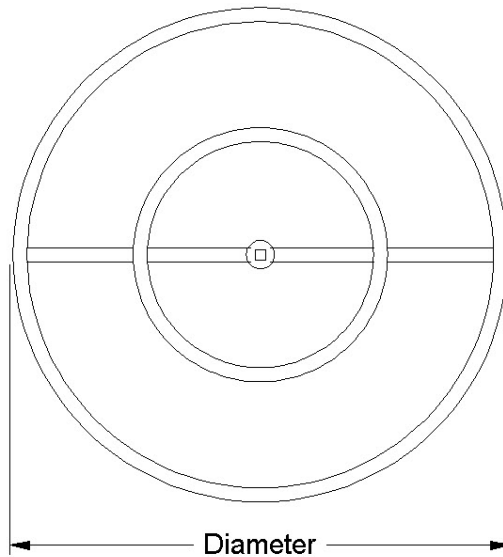

FIRE RING BURNERS

SS (Stainless Steel)

Fire Rings are ½" mild steel or stainless steel pipe and have a ½" female NPT connection with a plug. Natural gas applications only.