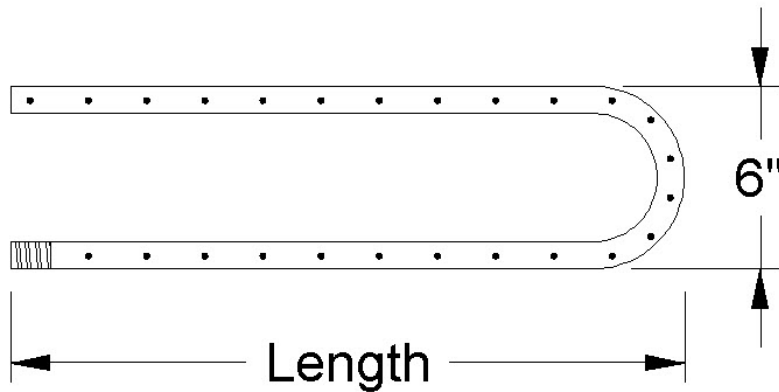

MILD STEEL U-SHAPED BURNER

Log Lighter U-shaped Burners are made from ½” mild steel pipe and have a ½” male NPT connection. Two rows of holes are drilled and offset by 90° in order to create a larger flame bed than what single drilled holes would produce.

Natural gas applications only.